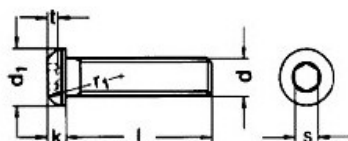

PRODUCT SHEET

Description:

Socket Button Head Screw, M6x10mm, SS/A2, ISO 7380, W/Hex

Item number:

12.03.200-0

Units	Box	Carton	HS Code	Barcode
Pcs.	500	6000	7318155290	
				5704866021289

d	M 6
l	10
d1 max.	10,5
k max.	3,3
r1	5,6
s	4
t min.	2,4

SISO A/S

Mileparken 11
DK-2740 Skovlunde
Denmark
VAT: DK 24786013

Phone +45 45 830 900

www.siso.dk
siso@siso.dk

Danske Bank
Nytorv Branch
Copenhagen
SWIFT: DABADKKK

Account no.
4180 3112 112936
IBAN Account
DK7230003112112936